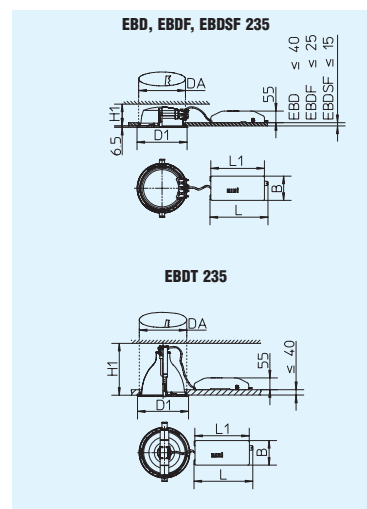

Recessed downlighters EBD 235 SG, EBDF 235 SM, EBDT 235 SM, EBSDF 235 W for compact fluorescent lamps

Design: The luminaire consists of the reflector housing and the gear tray.

Reflector housing: Rigid mounting ring in die-cast metal with tool-less clamping mechanism, and fixing for the lampholder.

Gear tray: Gear tray plate made of galvanised steel, accommodates all electrical components, mains terminal block, cable strain relief and connecting cable with lampholder assembly. Heat resistant plastic cover.

Mounting: In addition to the prefitted standard luminaire fixing, special accessory fixing kits such as panel mounting kits, reinforcement plates for metal tile ceilings, cast concrete housings, plaster ring, inclined mounting kits or semi recessed mounting kits can be ordered.

Note: Emergency light E14, factory mounting possible for 1 and 2-lamp luminaires EBD/EBDF
In the 2-lamp EBDF, no closed trims can be used in combination with emergency luminaire E14.

Reflectors: The downlighters can be equipped with different reflectors without affecting the luminaire price.

Reflector Type	Article No. for Reflector Type			
	EBD 235	EBDF 235	EBDT 235	EBSDF 235
SG	X	.....//609	.....//609	—
SGF	.....//608	—	—	—
SM	.....//607	X	X	—
W	.....//638	.....//638	—	X

X available
— not available