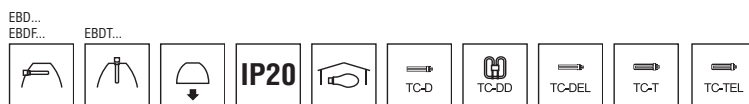

Reflector SG: Parabolic reflector in specular anodised super-purity aluminium.

Reflector SGF: Parabolic reflector in specular anodised super-purity aluminium, with faceted surface.

Reflector SM: Parabolic reflector in specular anodised super-purity aluminium with satin finish.

Reflector W: Reflector in matt white painted aluminium.

Voltage: 230V/50Hz
Protection class: IP 20
Approvals: