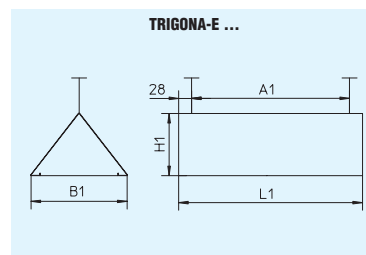

Surface-mounted luminaire series TRIGONA-E ..., TRIGONA-E ... TI, titanium coloured, for T16 lamps

Luminaire housing: Triangular sheet steel housing, inset end caps in perforated sheet steel, white or titanium colour powder coated. With integral fixing for tube or wire suspension. With electronic multiwatt ballast (EVG), 230-240 V, 0/50-60 Hz.

Mounting: Pendant mounting with tube pendant tube fixing kit with 0.5 or 1.0 m suspension drop or wire pendant fixing kit for infinitely variable suspension drop adjustment.

TRIGONA-E ... SG

TRIGONA-E ... SG-TI

Parabolic mirror louvre SG in high-reflectance, specular anodised super-purity aluminium.

TRIGONA-E ... SM

TRIGONA-E ... SM-TI

Parabolic mirror louvre SM in high-reflectance, matt anodised super-purity aluminium.

TRIGONA-E ... W

TRIGONA-E ... W-TI

White louvre W made of coated aluminium