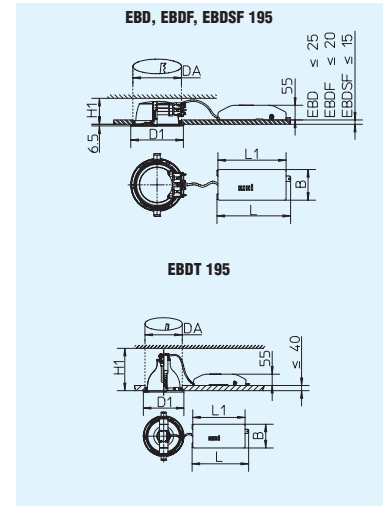

Recessed downlighters EBD 195 SG, EBDF 195 SM, EBDT 195 SM, EBDSF 195 W for compact fluorescent lamps

Design: The luminaire consists of the reflector housing and the gear tray.

Reflector housing: Rigid mounting ring in die-cast metal with tool-less clamping mechanism, and fixing for the lampholder.

Gear tray: Gear tray plate made of galvanised steel, accommodates all electrical components, mains terminal block, cable strain relief and connecting cable with lampholder assembly. Heat resistant plastic cover.

Mounting: In addition to the prefitted standard luminaire fixing, special accessory fixing kits such as panel mounting kits, reinforcement plates for metal tile ceilings, cast concrete housings, plaster ring, inclined mounting kits or semi recessed mounting kits can be ordered.

Note: Emergency light E14, factory mounting possible for 1-lamp luminaires EBD/EBDF

Reflectors: The downlighters can be equipped with different reflectors without affecting the luminaire price.

Reflector Type	Article No. for Reflector Type			
	EBD 195	EBDF 195	EBDT 195	EBDSF 195
SG	X	.....//609	.....//609	—
SGF	.....//608	—	—	—
SM	.....//607	X	X	—
W	.....//638	.....//638	—	X

X available
— not available