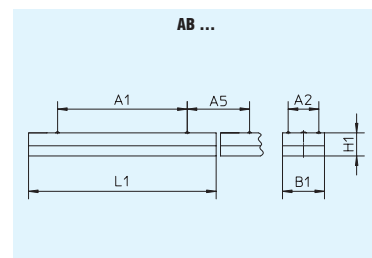

Diffuser luminaire series AB ...

Design: Single luminaire, white powder coated steel housing. Very shallow, low-profile design. Housing types AB 4.. feature diffuser fixing springs, while in luminaires AB 1..2.. the diffuser is sprung into the body and projections on the diffuser are gripped by the luminaire rim.

With electronic ballasts (EVG) 220-240 V, 0/50-60 Hz.

Emergency lighting: For connection to a central supply, the emergency lighting retrofit kit, product code no. 0200614, E14 lamp is available.

AB ... PR

Prismatic diffuser made from highly transparent UV-resistant acrylic (PMMA)

AB ...

Acrylic diffuser made from opal, UV resistant PMMA.

Voltage: 230V/50Hz

Protection class: IP 40

Approvals:

AB ... PR

AB ...

Model	Lamps	Dimens. [mm]						magnetic ballast Prod. code	electronic ballast Prod. code	dimm. ballast (DALI) Prod. code
		L1	B1	H1	A1	A2	A5			
AB 136 PR	1xT26 36 W	1250	100	95	900	-	354		0520152	
AB 158 PR	1xT26 58 W	1550	100	95	1200	-	354		0520154	
AB 236 PR	2xT26 36 W	1250	165	90	900	-	354		0520158	
AB 258 PR	2xT26 58 W	1550	165	90	1200	-	354		0520160	
AB 418 PR	4xT26 18 W	625	625	90	400	400	229		0520162	
AB 418-3 PR	3xT26 18 W	625	625	90	400	400	229		0520063	
AB 136	1xT26 36 W	1250	100	95	900	-	354		0520003	
AB 158	1xT26 58 W	1550	100	95	1200	-	354		0520005	
AB 236	2xT26 36 W	1250	165	90	900	-	354		0520009	
AB 258	2xT26 58 W	1550	165	90	1200	-	354		0520011	
AB 418	4xT26 18 W	625	625	90	400	400	299		0520015	
AB 418-3	3xT26 18 W	625	625	90	400	400	299		0520062	

Accessories

Model	Description	Prod. code
NL-E14-WL	E14 Emergency light for diffuser luminaires	0200614
W-AB 118 O	Replacement diffuser for AB 118, opal PMMA	0200001
W-AB 136 O	Replacement diffuser for AB 136, opal PMMA	0200002
W-AB 136 PR	Replacement diffuser for AB 136, prismatic PMMA	0200011
W-AB 158 O	Replacement diffuser for AB 158, opal PMMA	0200003
W-AB 158 PR	Replacement diffuser for AB 158, prismatic PMMA	0200012
W-AB 218 O	Replacement diffuser for AB 218, opal PMMA	0200004
W-AB 218 PR	Replacement diffuser for AB 218, prismatic PMMA	0200013
W-AB 236 O	Replacement diffuser for AB 236, opal PMMA	0200005
W-AB 236 PR	Replacement diffuser for AB 236, prismatic PMMA	0200014
W-AB 258 O	Replacement diffuser for AB 258, opal PMMA	0200006
W-AB 258 PR	Replacement diffuser for AB 258, prismatic PMMA	0200015
W-AB 418 O	Replacement diffuser for AB 418 and AB 418-3, opal PMMA	0200008
W-AB 418 PR	Replacement diffuser for AB 418 and AB 418-3, prismatic PMMA	0200016